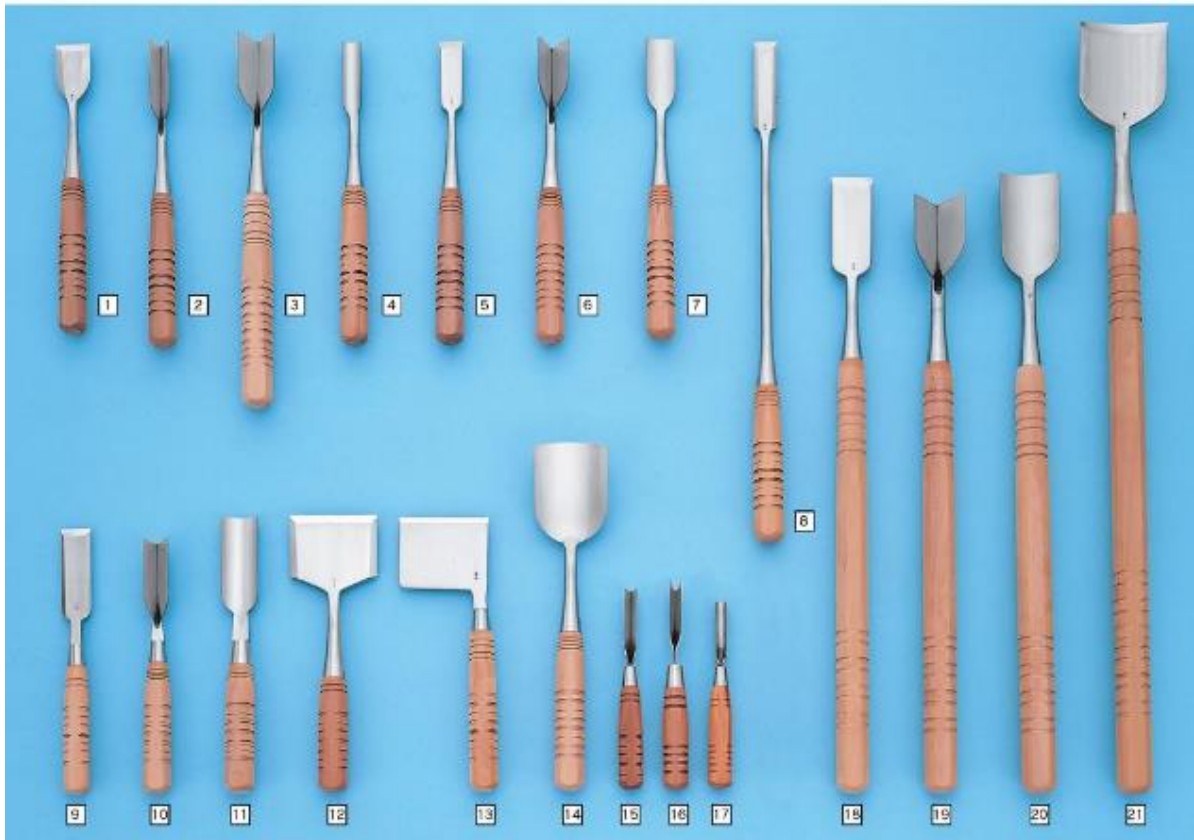

- 1.- **#21914** Hiranomi 36x300mm $6,390.00
  #21915 Hiranomi 48x360mm $7,950.00
- 2.- **#21918** Sankakunomi 60° 18x320mm $7,530.00
  #21919 Sankakunomi 60° 24x320mm $8,240.00
  #21920 Sankakunomi 60° 30x380mm $9,370.00
- 3.- **#21921** Sankakunomi 80° 30x380mm $9,370.00
- 4.- **#21922** Marunomi 18x320mm $6,960.00
  #21923 Marunomi 24x320mm $7,530.00
  #21924 Marunomi 36x320mm $8,090.00
- 5.- **#21900** Hiranomi 30x280mm **DESCONTINUADO**
  #21901 Hiranomi 60x280mm $7,100.00
- 6.- **#21904** Sankakunomi 60° 24x270mm $7,950.00
  #21905 Sankakunomi 60° 36x300mm $10,650.00